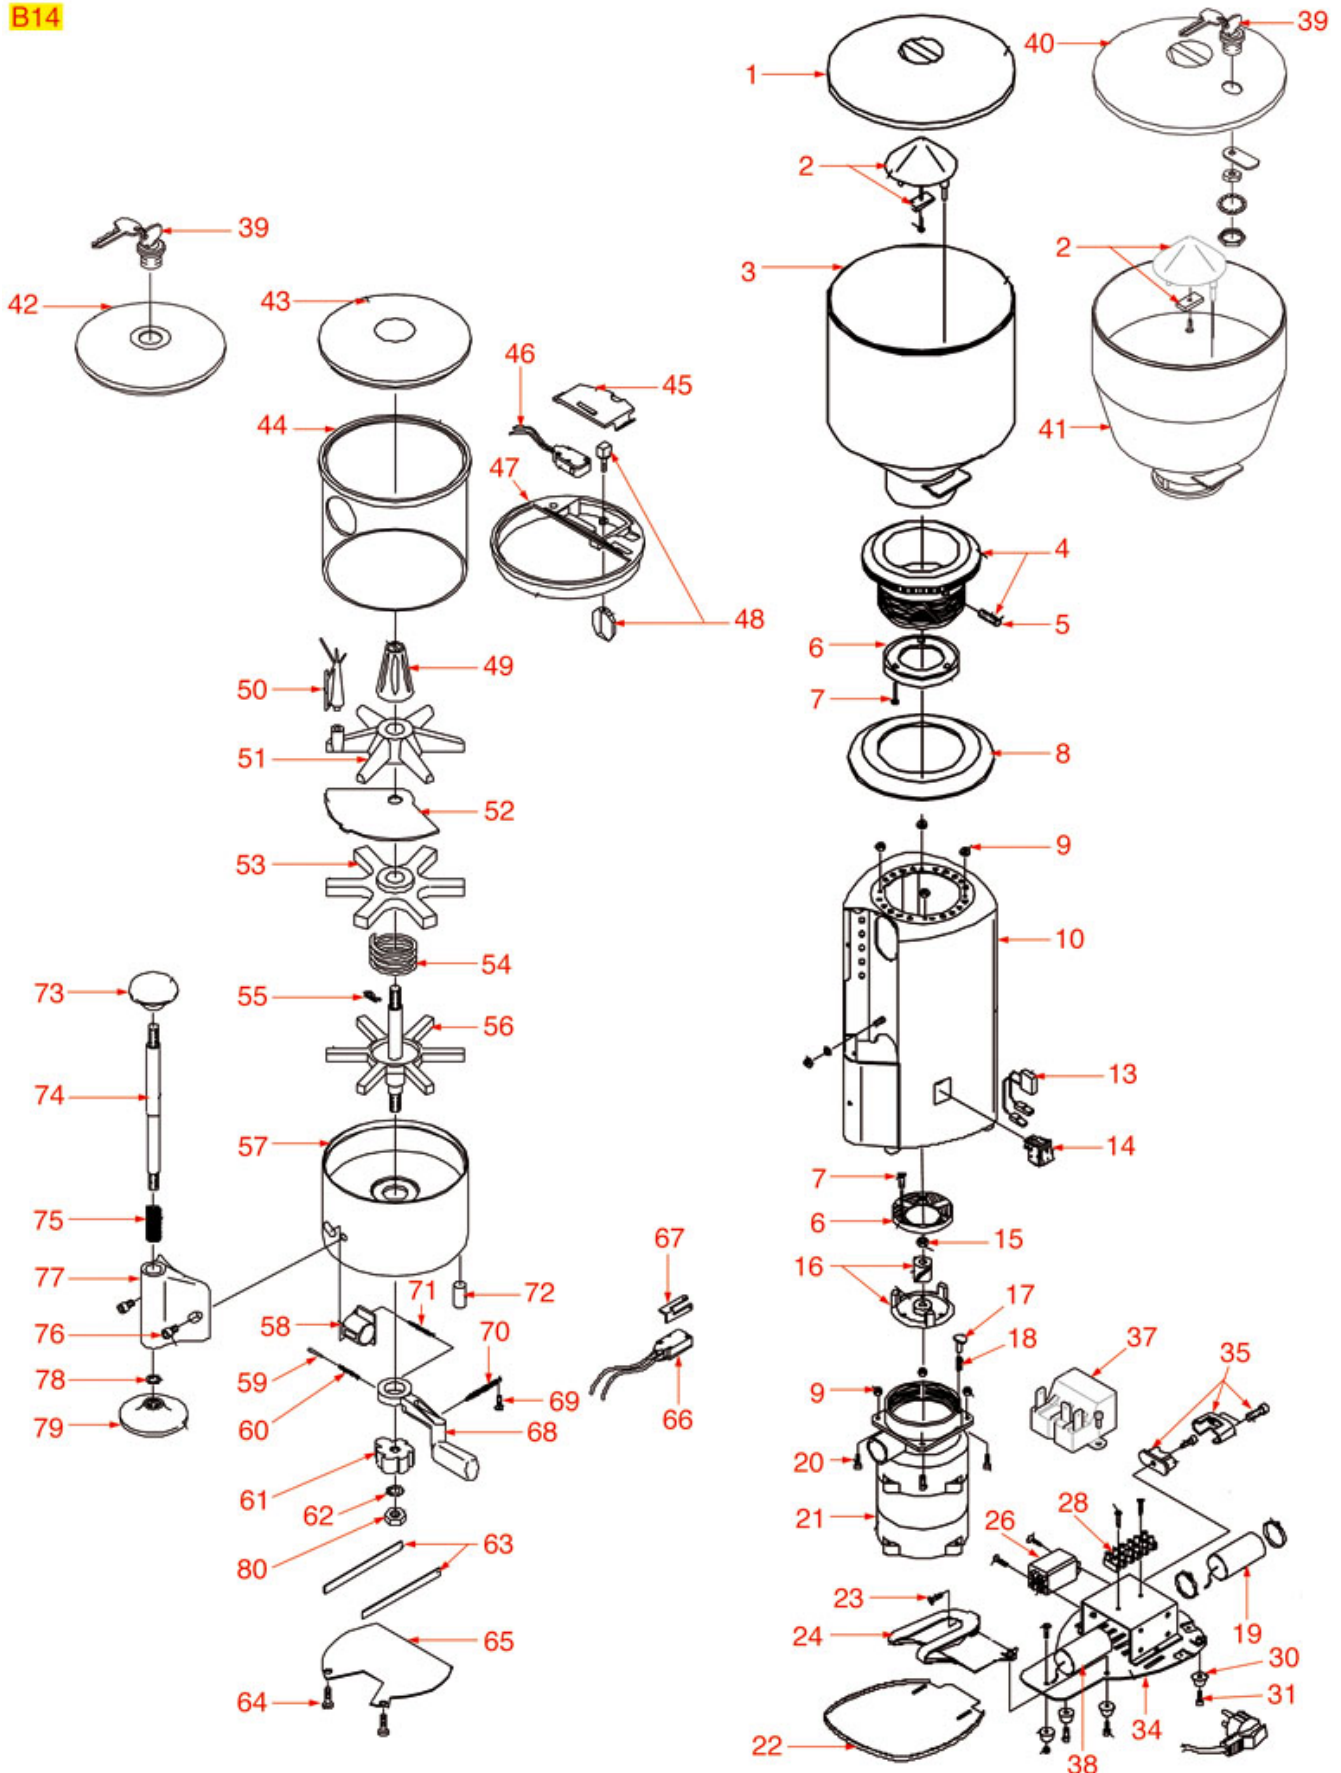

COFFEE GRINDER/DOSER B14

B14

RKMC01

Positions without LF code no.: upon request

RENEKA

Position	LF code no.	Description
1	1252304	COFFEE HOPPER LID \varnothing 185 mm
2	1252379	COFFEE HOPPER INNER PROTECTION
3	1080075	COFFEE HOPPER
4	1252285	GRINDING BURRS TOP HOLDER W/RING NUT
6	1251061	GRINDING BURRS OBEL-CARIMALI (PAIR) LEFT
7	1528001	SCREW M4x10 UNI 6109
8	1186695	SCREW COVER RING NUT \varnothing 126 mm
14	3319934	ORANGE BIPOLAR SWITCH 16A 250V
15	3060069	S/STEEL HEXAGONAL MEDIUM NUT M8 UNI 5588
16	1251113	GRINDING BURRS BOTTOM HOLDER
17	1252281	LOCKING PIN
18	1250265	LOCKING PIN SPRING
19	3068010	CAPACITOR μ F 6.3 450V 50/60Hz
26	1351508	RELAY 10A 230V
30	1313106	RUBBER FOOT
31	1528001	SCREW M4x10 UNI 6109
39	1388501	COVER LOCK
43	1252283	DOSER LID
44	1090019	DOSER CYLINDER \varnothing 120x117 mm
46	1240802	MICROSWITCH 6A 250V
47	1252287	MICROSWITCH HOLDER
49	1252280	DOSE ADJUSTMENT KNOB
50	1250266	DOSER SCRAPER
51	1343939	TOP STAR
52	1252282	DOSER SHEET
53	1343940	MIDDLE STAR
54	1250260	STAR SPRING
56	1343941	BOTTOM STAR
58	1252278	COUNTER FOR COFFEE GRINDER
59	1252436	PIN FOR DOSER LEVER SPRING
60	1250267	PEG SPRING
61	1252437	6-TEETH PAWL
63	1250174	SHEET SPRING 89 mm
66	1240802	MICROSWITCH 6A 250V
68	1252291	DOSER LEVER
69	1528630	STAINLESS STEEL SCREW M5x10 mm UNI 5739
70	1250263	DOSER LEVER RETURN SPRING
71	1250261	STROKE COUNTER SPRING
74	1324206	COFFEE TAMPER PIN
75	1250264	ROD SPRING
76	1528630	STAINLESS STEEL SCREW M5x10 mm UNI 5739

Suitable for:

RENEKA

Suitable for:

Bodies

1186695 SCREW COVER RING NUT \varnothing 126 mm

RENEKA

Capacitors

3068008 CAPACITOR μ F 5 450V 50/60Hz
operating temperature -25+85°C
in compliance with EEC 93/68 and EEC 92/31 regulat